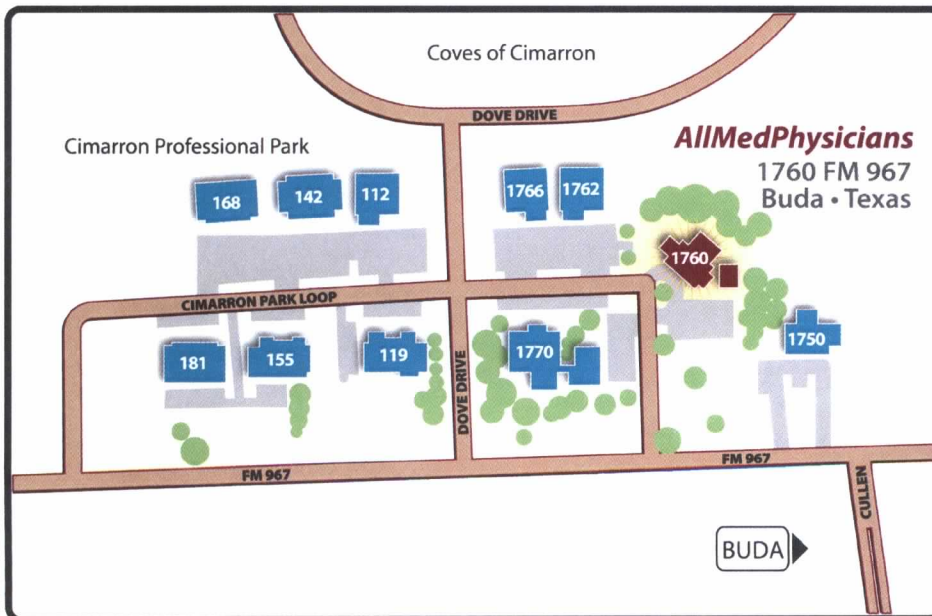

1760 FM 967, Buda TX

For Lease
\$1,250.00

Included in Lease:
730 Square Feet
Private Entrance
High Speed Internet
Beautiful Landscaping
Space in Computer Coldroom
Electric, Water, Trash & Sewer Fees

Tenant Responsibility:
Telephones