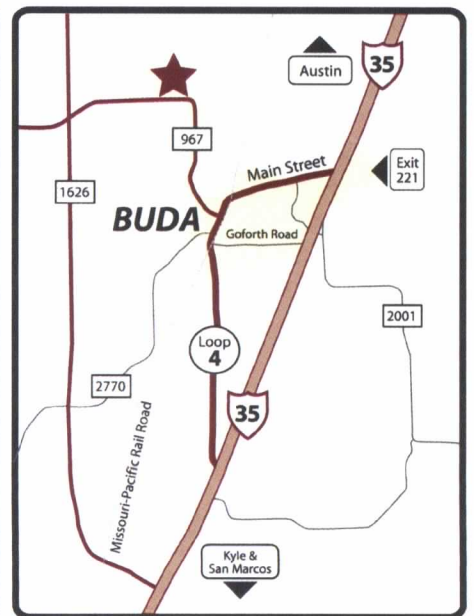

1760 FM 967, Buda TX

For Lease
\$1,250.00

Included in Lease:
730 Square Feet
Private Entrance
High Speed Internet
Beautiful Landscaping
Space in Computer Coldroom
Electric, Water, Trash & Sewer Fees

Tenant Responsibility:
Telephones