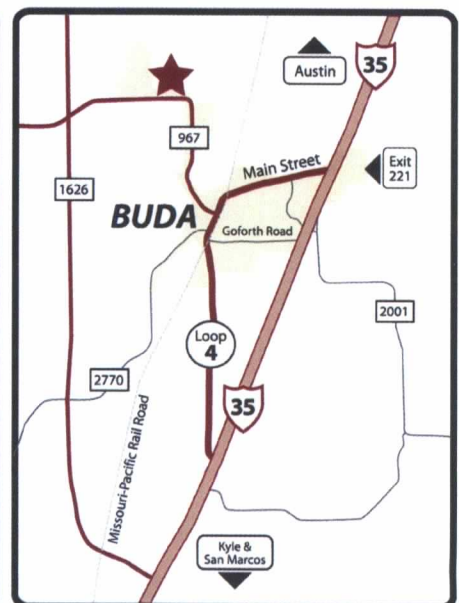

<http://allmedphysicians.com/space-for-lease>