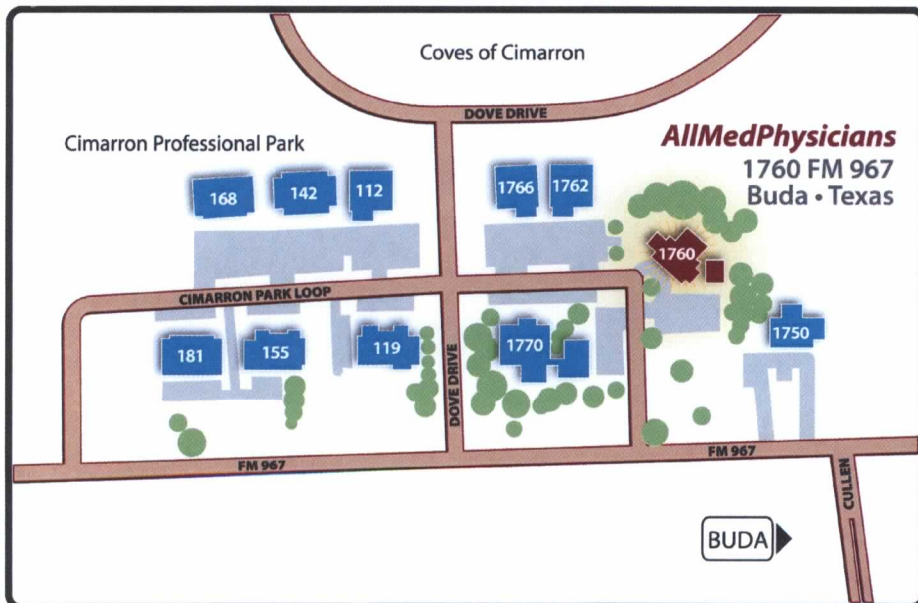

<http://allmedphysicians.com/space-for-lease>